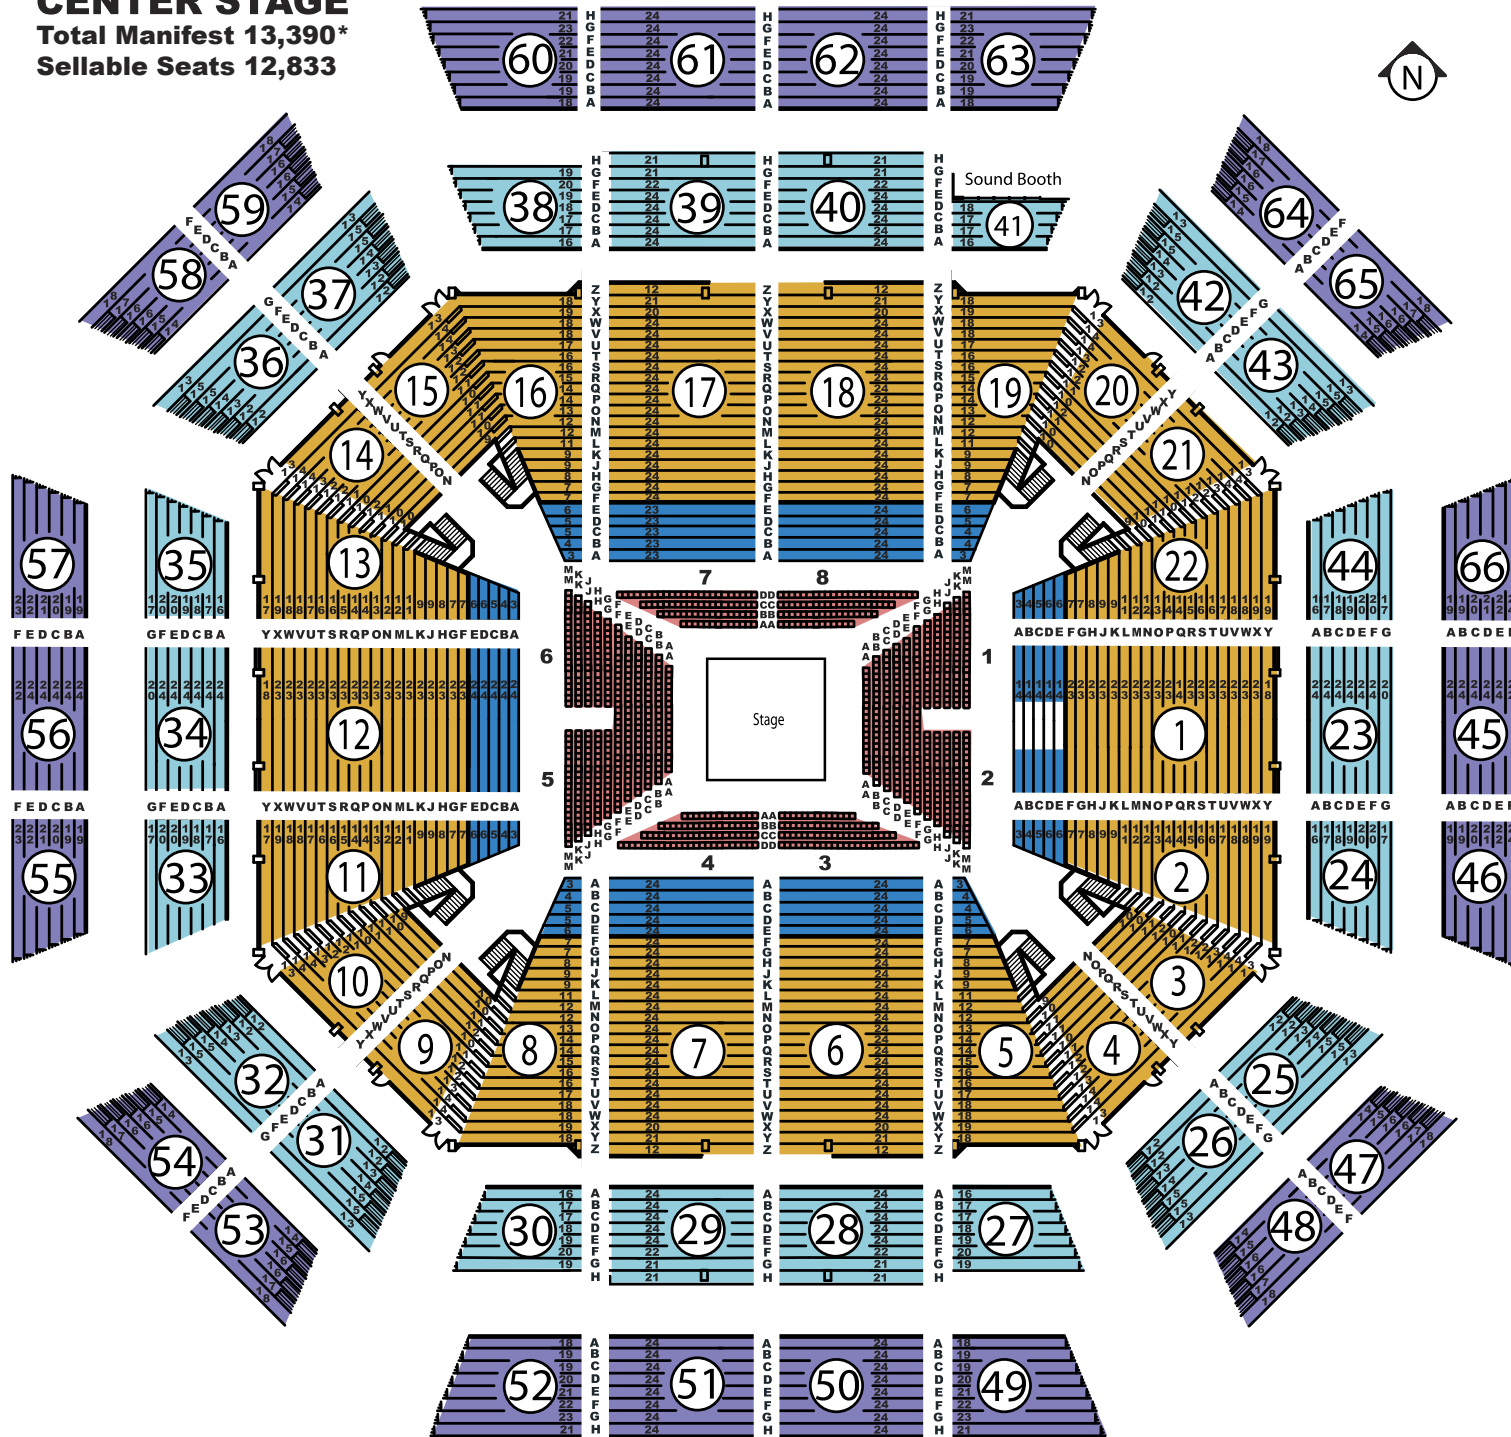

CENTER STAGE

Total Manifest 13,390*

Sellable Seats 12,833

LEGEND

	SEATING MANIFEST	SELLABLE SEATS
Total Floor	948	948
Total Retractable	851	811
Total Level One	5,851	5,340
Total Level Two	2,770	2,764
Total Level Three	2,970	2,970
Total Seats	13,390*	12,833

*This number includes the 557 Taco Bell Arena Lifetime Seats

Center Stage Legend

Floor Seats

Floor 1:	163
Floor 2:	163
Floor 3:	74
Floor 4:	74
Floor 5:	163
Floor 6:	163
Floor 7:	74
Floor 8:	74
Total Floor Manifest	948
Sellable Floor	948

Retractable Seats

Section 1:	70
Section 2:	24
Section 5:	22
Section 6:	120
Section 7:	120
Section 8:	23
Section 11:	24
Section 12:	120
Section 13:	24
Section 16:	23
Section 17:	115
Section 18:	120
Section 19:	22
Section 22:	24
Total Retractable Manifest	851
Sellable Retractable	811

TOTAL MANIFEST	13,390
TOTAL SELLABLE SEATS	12,833